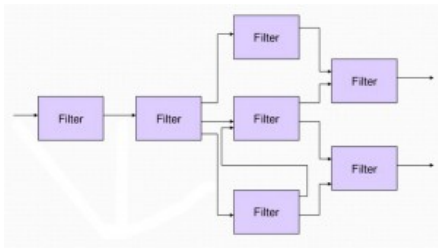

Architectural Design

Designing a full architecture for software that runs on a GPU and FPGA is very different from CPU-software.

We are specialised and experienced in designing optimal data-flows for data to be processed on accelerators. We assist in porting the architecture for high-throughput and/or low-latency.